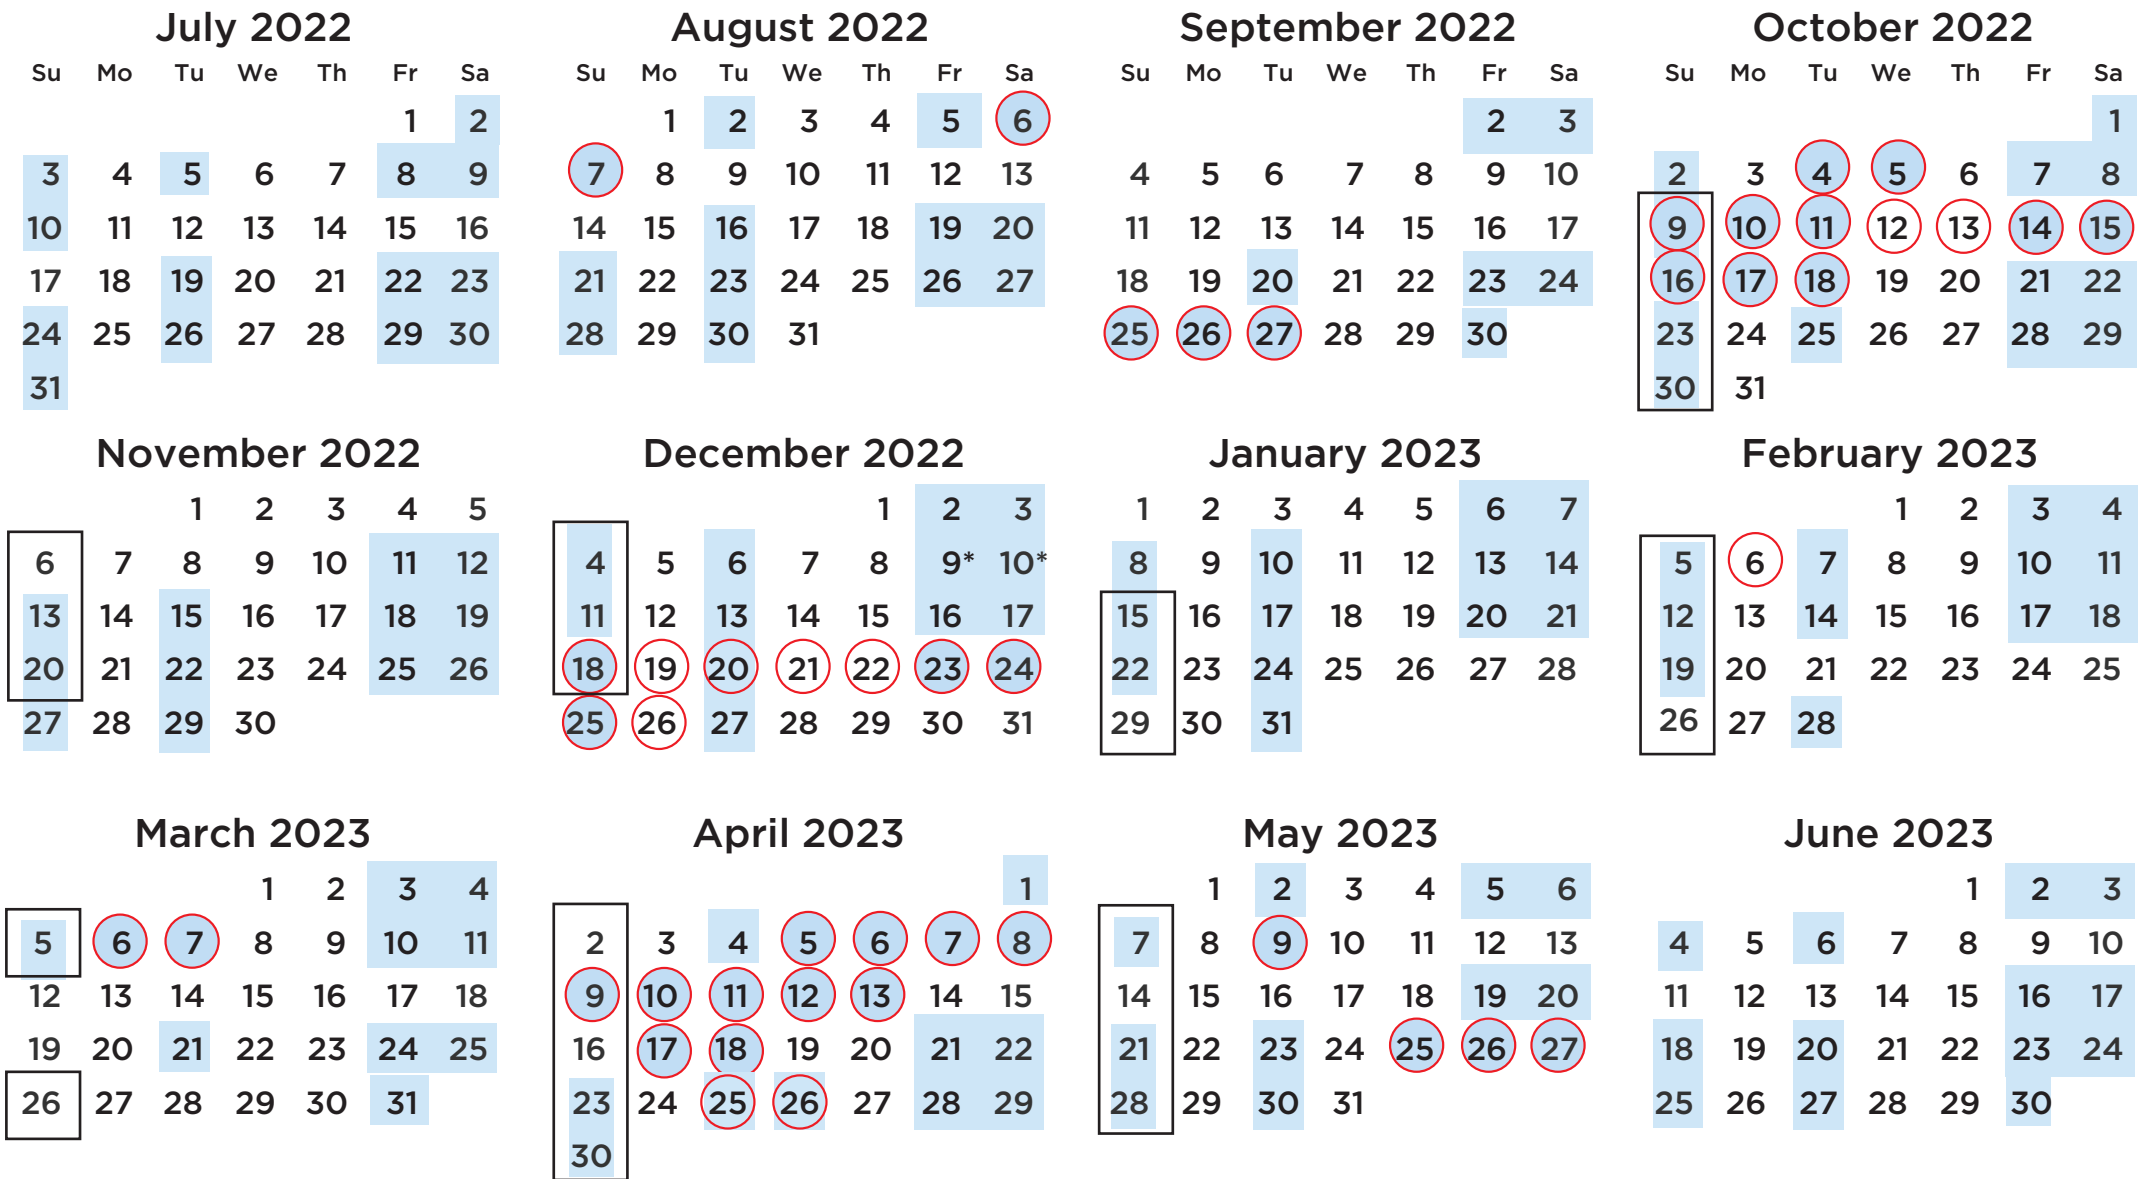

Rabbi-led shabbat/festival/shacharit services
  Jewish holiday beginning with erev
  Religion school proposed

# Temple Beth Israel Calendar

Jewish holiday beginning with erev  
 August 6-7 Tisha B'Av  
 Sept 25-27 Rosh Hashanah  
 Oct 4-5 Yom Kippur  
 Oct. 9 Sukkah building  
 Oct 14 Shabbat dinner in the sukkah  
 Oct 9-16 Sukkot

Oct 16-17 Shemini Atzeret  
 Oct 17-18 Simchat Torah  
 Dec 9-10 Bar/Bat Mitzvah possibly offsite  
 Dec 18-26 Chanukah  
 Dec 23 Chanukkah Shabbat service

2023  
 Feb 5 Tu B-Shevat outing  
 Feb 6 Tu B'shevat (day only)  
 March 6 Purim Megillah reading  
 April 5 Passover community seder  
 April 5-13 Passover  
 April 17-18 Yom Hashoah

April 25-26 Yom Ha'atzmaut  
 May 9 Lag B'Omer  
 May 25-27 Shavuot  
 May 27-28 Temple anniversary celebration honoring teachers